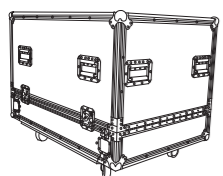

ACCESSORIES FOR SA3218

Flightcase
For 1 cabinet,
with 100mm wheels