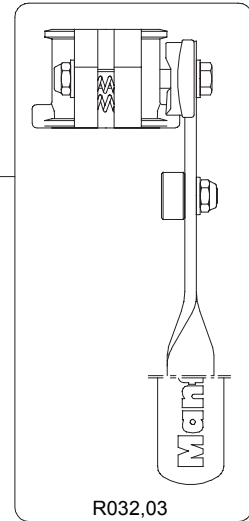

2005-09-30

\*

\* For rubber feet with inner hole dm.16,5mm

If your rubber feet have an inner hole dm.43mm, order complete kit cod. R032,10

\* For rubber feet with inner hole dm.16,5mm

If your rubber feet have an inner hole dm.33mm, order complete kit cod. R032,09