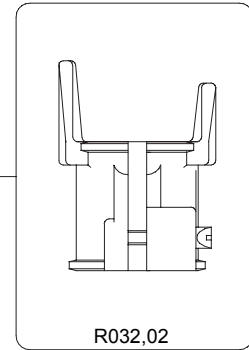

2005-09-30

\*

\* For rubber feet with inner hole dm.16,5mm

If your rubber feet have an inner hole dm.43mm, order complete kit cod. R032,10

\* For rubber feet with inner hole dm.16,5mm

If your rubber feet have an inner hole dm.33mm, order complete kit cod. R032,09