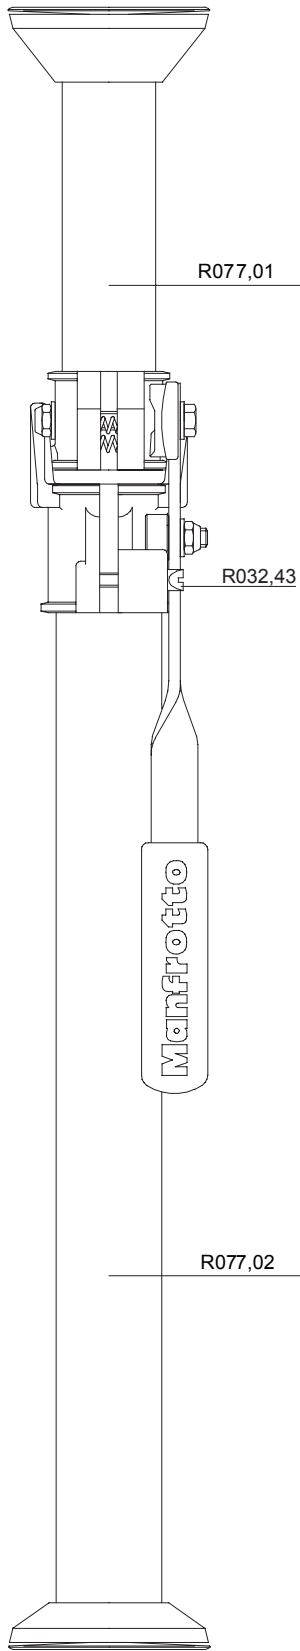

2005-09-30

\*

\* For rubber feet with inner hole dm.16,5mm

If your rubber feet have an inner hole dm.43mm, order complete kit cod. R032,10

\* For rubber feet with inner hole dm.16,5mm

If your rubber feet have an inner hole dm.33mm, order complete kit cod. R032,09

\*