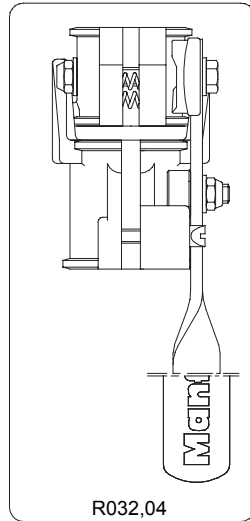

2005-09-30

\*

\* For rubber feet with inner hole dm.16,5mm

If your rubber feet have an inner hole dm.43mm, order complete kit cod. R032,10

\* For rubber feet with inner hole dm.16,5mm

If your rubber feet have an inner hole dm.33mm, order complete kit cod. R032,09