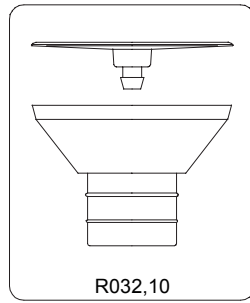

2005-09-30

\*

\* For rubber feet with inner hole dm.16,5mm

If your rubber feet have an inner hole dm.43mm, order complete kit cod. R032,10

\* For rubber feet with inner hole dm.16,5mm

If your rubber feet have an inner hole dm.33mm, order complete kit cod. R032,09