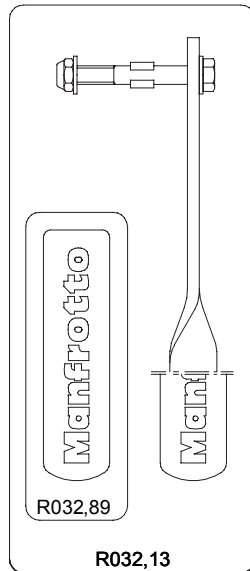

2005-09-30

\*

\* For rubber feet with inner hole dm.16,5mm

If your rubber feet have an inner hole dm.43mm, order complete kit cod. R032,10

\* For rubber feet with inner hole dm.16,5mm

If your rubber feet have an inner hole dm.33mm, order complete kit cod. R032,09