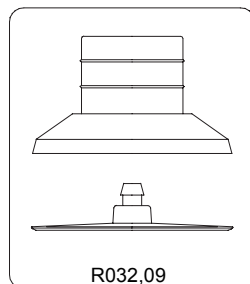

2005-09-30

\*

\* For rubber feet with inner hole dm.16,5mm

If your rubber feet have an inner hole dm.43mm, order complete kit cod. R032,10

\* For rubber feet with inner hole dm.16,5mm

If your rubber feet have an inner hole dm.33mm, order complete kit cod. R032,09