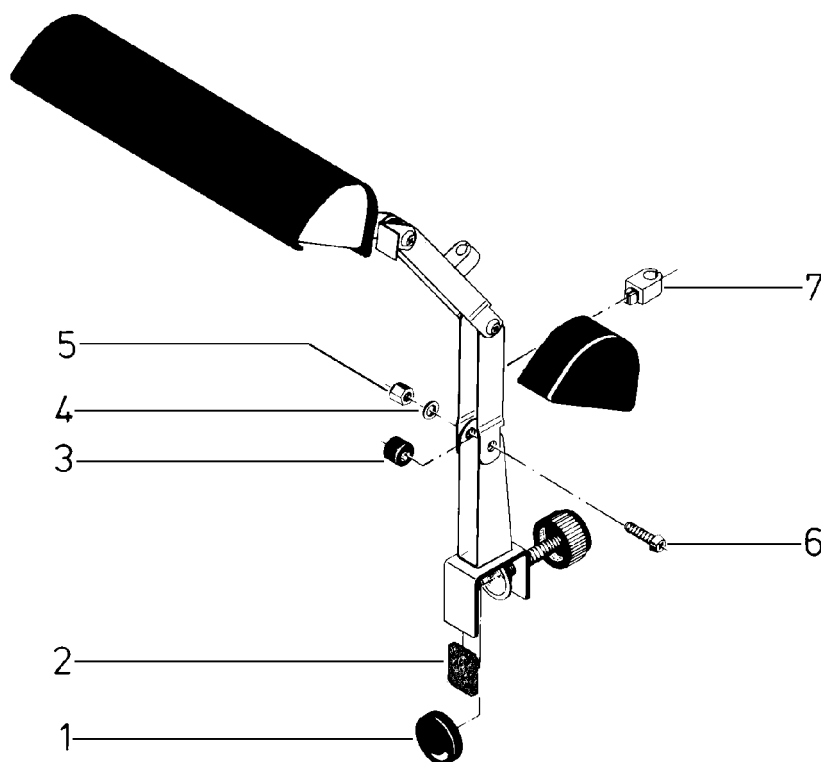

122/6 Double Light for Music Stand

12260.000.55

pos.	description	art.-no.	qty
1	protective tightening cap	01.87.150.55	1
2	felt pad	03.21.520.55	1
3	spacer	01.87.741.55	3
4	washer	03.11.210.01	3
5	domed nut	03.08.100.01	3
6	countersunk head screw M4 x 16	03.05.130.01	3
7	cable holder	01.85.910.55	2